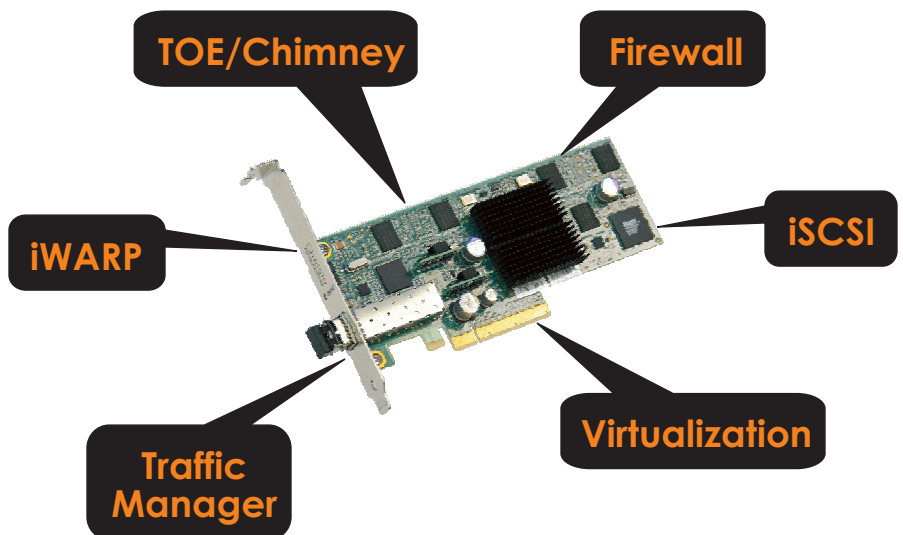

THE GLOBAL LEADER IN 10Gb ETHERNET

**Converge
your
network!**

CHELSIO COMMUNICATIONS is leading the convergence of networking, storage, and clustering interconnects with its robust, high-performance, and proven Unified Wire technology. Featuring a highly-scalable and programmable architecture, Chelsio offers 10 Gigabit Ethernet and multi-port Gigabit Ethernet adapter cards, delivering the low latency and superior throughput required for high-performance computing applications.

Multi-Fabric Network

Unified Wire Network

**Accelerating the
high-performance
computing,
storage, and
data center
networking
industries
10G at a time.**

Chelsio Product Family

Chelsio provides the most comprehensive selection of 10Gb Ethernet adapters in the industry.

10GbE Adapters

Host I/F	Description	Port Type	Ports	TCP Offload	RDMA	iSCSI	Virtual-ization	Stateless Offload	Product
PCI-E	Low profile	CX4*	1	No	No	Yes (SW only)	Yes	Yes	N310E-CXA
PCI-E	Low profile	CX4*	2	No	No	Yes (SW only)	Yes	Yes	N320E-CXA
PCI-E	Low profile	SFP+†	1	No	No	Yes (SW only)	Yes	Yes	N310E
PCI-E	Low profile	SFP+†	2	No	No	Yes (SW only)	Yes	Yes	N320E
PCI-E	Full height	SR	2	No	No	Yes (SW only)	Yes	Yes	B320E
PCI-E	Full height	1G/10GBASE-T	2	Yes	Yes	Yes	Yes	Yes	S320E-BT
PCI-E	Low profile	CX4*	1	Yes	Yes	Yes	Yes	Yes	S310E-CXA
PCI-E	Low profile	CX4*	2	Yes	Yes	Yes	Yes	Yes	S320E-CXA
PCI-E	Low profile	SFP+†	1	Yes	Yes	Yes	Yes	Yes	S310E
PCI-E	Low profile	SFP+ SR	1	Yes	Yes	Yes	Yes	Yes	S310E-SR+
PCI-E	Full height	SFP+†	2	Yes	Yes	Yes	Yes	Yes	S320E
PCI-E	Full height	SFP+ SR	2	Yes	Yes	Yes	Yes	Yes	S320E-SR+
PCI-E	IBM BladeCenter H	XAUI	2	Yes	Yes	Yes	Yes	Yes	S320EM-BCH
PCI-E	HP BladeSystem	XAUI	2	Yes	Yes	Yes	Yes	Yes	S320EM-BS

1GbE Adapters

Host I/F	Height	Port Type	Ports	TCP Offload	RDMA	iSCSI	Virtual-ization	Stateless Offload	Product
PCI-E	Low profile	1000BASE-T	2	Yes	Yes	Yes	Yes	Yes	S302E

*Chelsio's CX4 adapters support active optical cables with distances up to 100 meters.