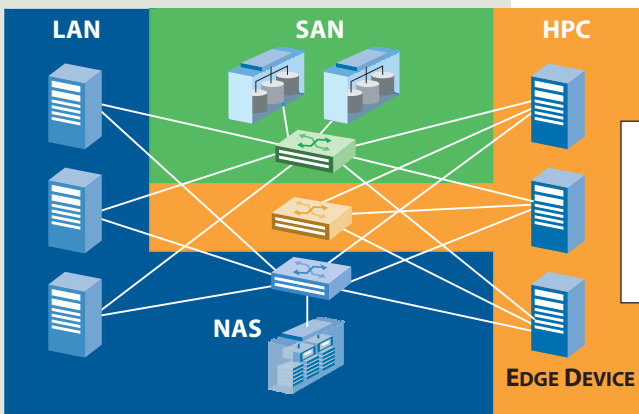

THE GLOBAL LEADER IN 10Gb ETHERNET

**Converge
your
network!**

CHELSIO COMMUNICATIONS is leading the convergence of networking, storage, and clustering interconnects with its robust, high-performance, and proven Unified Wire technology. Featuring a highly-scalable and programmable architecture, Chelsio offers 10 Gigabit Ethernet and multi-port Gigabit Ethernet adapter cards, delivering the low latency and superior throughput required for high-performance computing applications.

Multi-Fabric Network

Unified Wire Network

**Accelerating the
high-performance
computing,
storage, and
data center
networking
industries
10G at a time.**

Chelsio Product Family

Chelsio provides the most comprehensive selection of 10Gb Ethernet adapters in the industry.