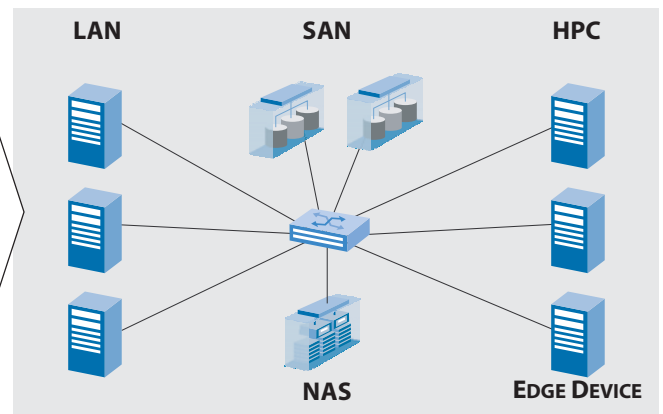

THE GLOBAL LEADER IN 10Gb ETHERNET

**Converge
your
network!**

CHELSIO COMMUNICATIONS is leading the convergence of networking, storage, and clustering interconnects with its robust, high-performance, and proven Unified Wire technology. Featuring a highly-scalable and programmable architecture, Chelsio offers 10 Gigabit Ethernet and multi-port Gigabit Ethernet adapter cards, delivering the low latency and superior throughput required for high-performance computing applications.

Multi-Fabric Network

Unified Wire Network

**Accelerating the
high-performance
computing,
storage, and
data center
networking
industries
10G at a time.**

Chelsio Product Family

Chelsio provides the most comprehensive selection of 10Gb Ethernet adapters in the industry.